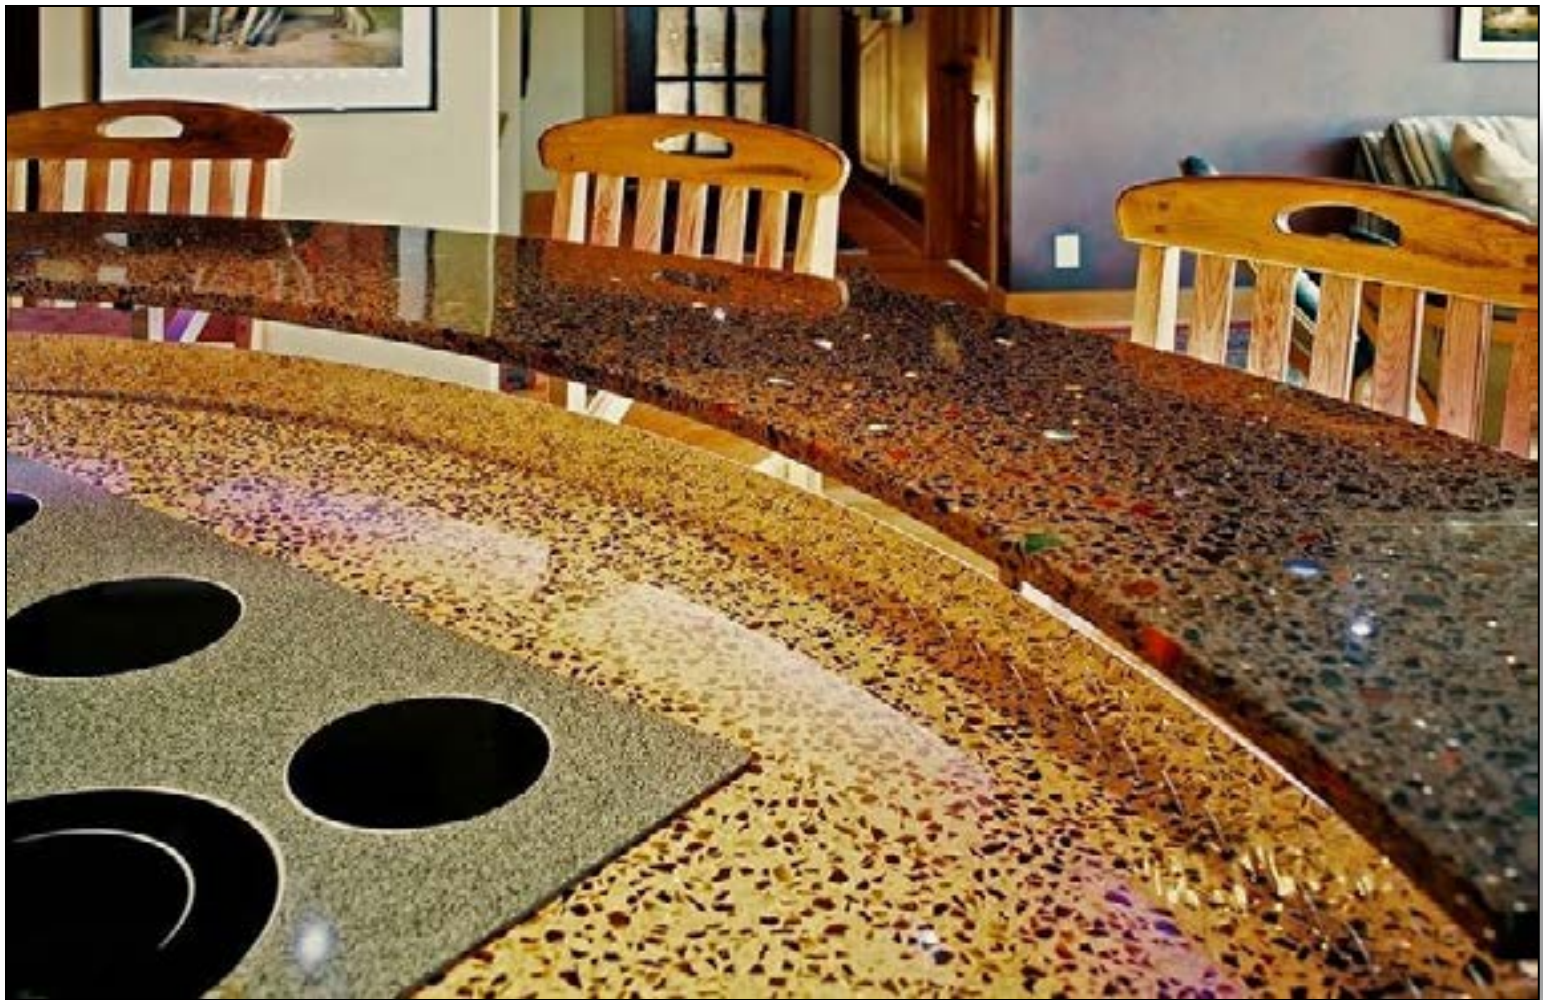

ENERGY STAR LED Lighting