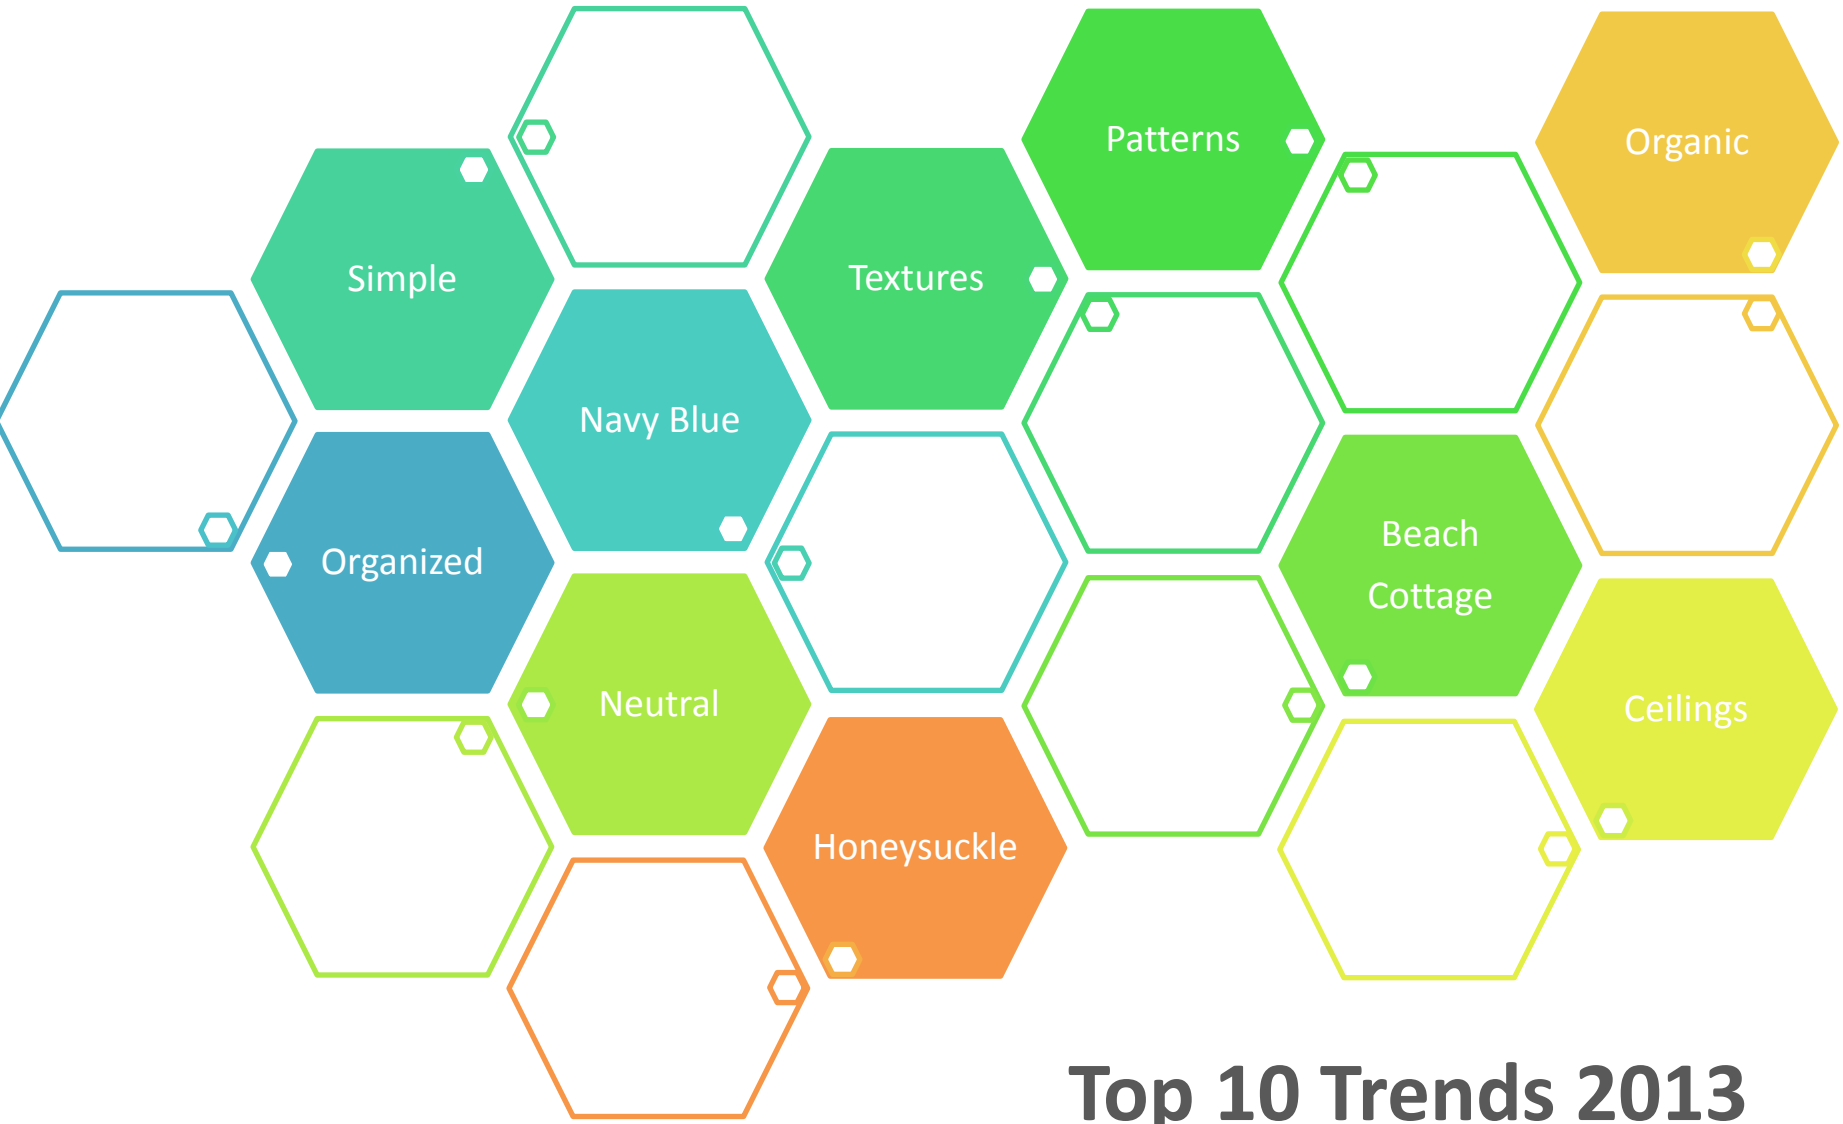

MIN GreenStar - Remodeling
VERSION 2.1 (8/8/2016)
Proj. Name: <Project Name>
Proj. Date: <date>

UPDATE VIEW   HIDE TRADES   SHOW TRADES   GO TO ADVANCED FILTERING

SHOW ALL CREDITS   Deselect ALL FILTERS

Project Type (CHANGE)	1	REQUIRED TO MEDAL	85	28	23	8	7	165
		PROJECT GRAND TOTALS:	0	0	0	0	0	0
		GAP TO MEDAL	85	28	23	8	7	165
		POINTS WITH "7"	0	0	0	0	0	0
Medal Goal (CHANGE)	Bronze	POINTS WITH "Y" + "7" GAP TO MEDAL	85	28	23	8	7	165

CREDITS SELECTED	SECTION NUMBER				
☒ "7" SELECTED	☐ SECTION 1	☐ SECTION 2	☐ SECTION 3	☐ SECTION 4	☐ SECTION 5
☒ "7" SELECTED	☐ SECTION 1	☐ SECTION 4	☐ SECTION 7	☐ SECTION 10	☐ SECTION 11
☒ BLANK / N/A	☐ SECTION 1	☐ SECTION 3	☐ SECTION 5	☐ SECTION 8	☐ SECTION 11

CHOOSE "Y" TO SELECT	ID NUMBER	DESCRIPTION	POINTS CATEGORIES					TOTAL	REQUIRED DOCUMENTATION			SIGN OFF		COMMENTS (OPTIONAL)
			FE	RE	EQ	WC	SC		Type Of Doc.	Alt. Type Of Doc.	Do It Before	Initial When Doc. Comp.	MN Grn-Star Approval	
	8A-4	Install tile or stone for all shower or tub surrounds				2		2	Photo		Complete			
	8A-5	Install decorative coverings with 1 or more Green attributes for 50% of the wall/ceiling area (see Requirements) Select up to 3 sub-credits:	1	1	1	1	1	5	Other Doc	calculator	Complete			
	8A-5a	Locally sourced	2					2	Other Doc	calculator	Complete			
	8A-5b	Contains minimum 25% post-consumer recycled content		1				1	Other Doc	calculator	Complete			
	8A-5c	Contains minimum 40% post-industrial recycled content		1				1	Other Doc	calculator	Complete			
	8A-5d	Low emitting or no-added-formaldehyde (NAF or NALF) (see requirements in manual)			1			1	Other Doc	calculator	Complete			
	8A-5e	Salvaged/reclaimed/recovered		3			1	4	Other Doc	calculator	Complete			
	8A-5f	Rapidly renewable content		1				1	Other Doc	calculator	Complete			
	8A-5g	FSC certified		1				1	Receipt/Invoice	calculator	Complete			
	8A-5h	Refinishable/rewashable		2				2	Other Doc	calculator	Complete			
	8A-5i	Certified sustainable manufacturing process					1	1	Other Doc	calculator	Complete			
	8A-5j	Life cycle impact assessment		1			1	2	Other Doc	calculator	Complete			
	8A-6	Install product with 1 or more Green attributes for 50% of the wall/ceiling area (see Requirements) Select up to 3 sub-credits:	1	1	1	1	1	5	Other Doc	calculator	Complete			
	8A-6a	Locally sourced		3				3	Other Doc	calculator	Complete			
	8A-6b	Contains minimum 25% post-consumer recycled content		2				2	Other Doc	calculator	Complete			

Top 10 Trends 2013