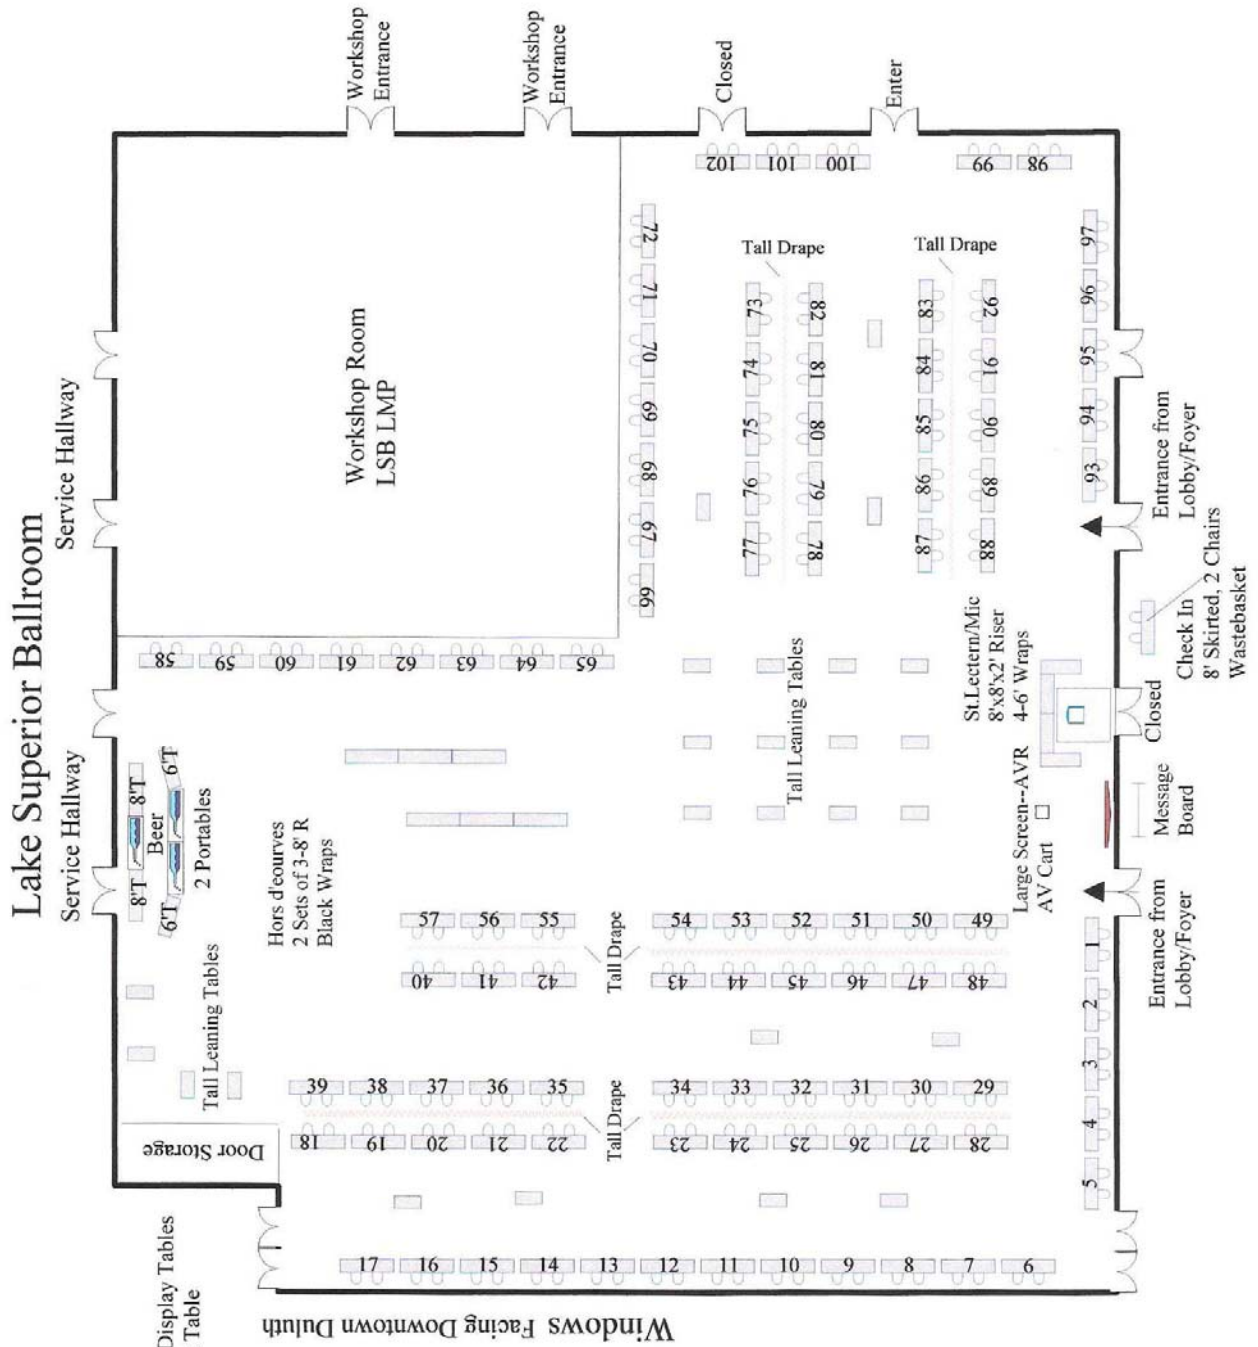

# DECC Exhibitor Hall Map

Parking Lot

## Lake Superior Ballroom

102 - 8' Skirted Display Tables  
2 Chairs at Each Table

Windows Facing Downtown Duluth